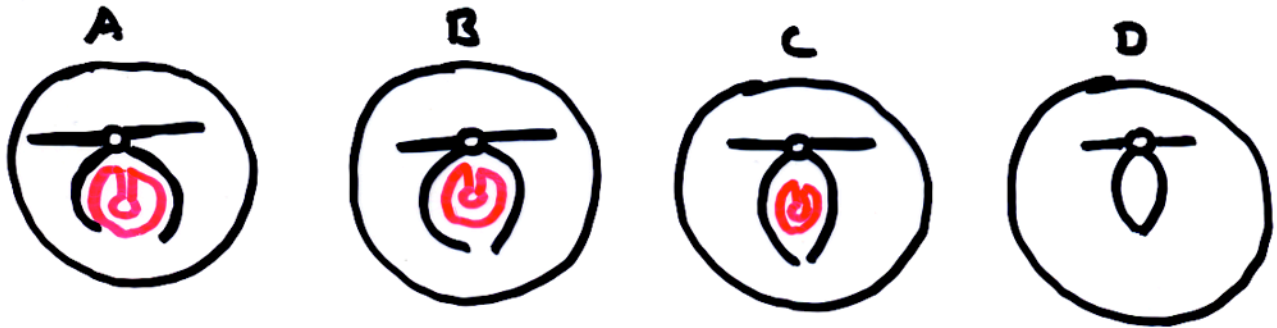

# JAWED & BONY FISH

- 1) MAY HAVE 2 SETS OF RIBS
- ① DORSAL
  - ② VENTRAL
  - ③ VERTEBRAL BODY
  - ④ COELOM

2) RIBS STRENGTHEN MYOSEPTA (WHERE BODY MUSCLES ATTACH)

---

CROSS-SECTION (A → D)

MID-BODY → → → TAIL

HEMAL ARCH (TAIL) = FUSED VENTRAL RIBS  
 = SERIAL HOMOLOG OF VENTRAL RIBS OF TRUNK